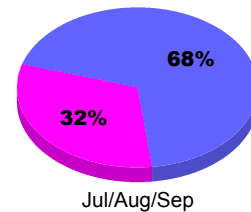

Gender Comparison 2012-2013

Jul/Aug/Sep

Legend: Male (Blue), Female (Magenta)